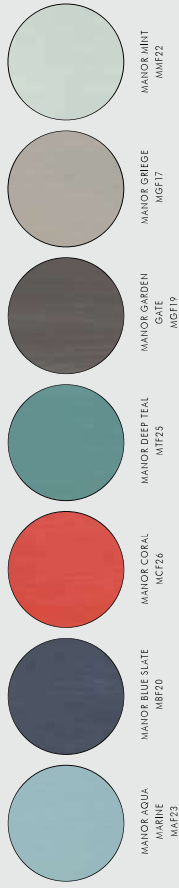

- Our **Agès Past** finishes showcase complex surface texturing produced by talented master artisans. Rubbed edges, multiple layers and distressed surface details reproduce the appearance of generations-old heirloom furniture, while a specially formulated vintage color palette speaks to sophistication.
- Achieving the look of a piece of furniture that has lingered outside for years, our **Time-Worn Stain** finishes offer a weather-beaten texture story specifically tailored for wood surfaces.
- Our distinctive **Stain** finishes are hand rubbed, glazed and waxed to provide a long-lasting heirloom finish. Order as shown, or specify a "clean" option for a classic, non-distressed look.
- The result of a meticulous multi-step process, our **Manor** finishes showcase hand-applied workmanship offered in a range of elegant colors. Once our furniture is brushed, sanded, and sealed, a light glaze is applied, leaving a smooth clean surface. Subtly enhanced grain detail and accentuated corners complete the look. Optional Grain de Bois texturing available for all colors.
- **Grain de Bois** finishes are clean-sprayed to enhance the uniquely patterned grain of our quality hardwoods. Available in Blanc, Noir, or any of our one-of-a-kind Manor series colors. Simply select the Grain de Bois texture option when placing your custom order.
- Our **Metallic** finishes enhance our richly detailed custom pieces evocative of a more sophisticated era. The addition of our new Gold and Silver Leaf finish options enhances this already rich offering with a pair of bold, updated styles.

When ordering please add the finish code and fabric code to the end of the item number. If a finish code is not provided, you will be ordering the item as shown in the catalog.

AGES PAST

AGES PAST

TIME-WORN STAINS

STAINS

CUSTOM FINISHES

MANOR

MANOR

GRAIN DE BOIS

METALLIC

FABRICS