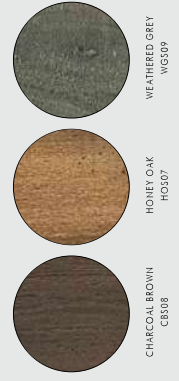

- Our **Agès Past** finishes showcase complex surface texturing produced by talented master artisans. Rubbed edges, multiple layers and distressed surface details reproduce the appearance of generations-old heirloom furniture, while a specially formulated vintage color palette speaks to sophistication.
- Achieving the look of a piece of furniture that has lingered outside for years, our **Time-Worn Stain** finishes offer a weather-beaten texture story specifically tailored for wood surfaces.
- Our distinctive **Stain** finishes are hand rubbed, glazed and waxed to provide a long-lasting heirloom finish. Order as shown, or specify a "clean" option for a classic, non-distressed look.
- The result of a meticulous multi-step process, our **Manor** finishes showcase hand-applied workmanship offered in a range of elegant colors. Once our furniture is brushed, sanded, and sealed, a light glaze is applied, leaving a smooth clean surface. Subtly enhanced grain detail and accentuated corners complete the look. Optional Grain de Bois texturing available for all colors.
- **Grain de Bois** finishes are clean-sprayed to enhance the uniquely patterned grain of our quality hardwoods. Available in Blanc, Noir, or any of our one-of-a-kind Manor series colors. Simply select the Grain de Bois texture option when placing your custom order.
- Our **Metallic** finishes enhance our richly detailed custom pieces evocative of a more sophisticated era. The addition of our new Gold and Silver Leaf finish options enhances this already rich offering with a pair of bold, updated styles.

When ordering please add the finish code and fabric code to the end of the item number. If a finish code is not provided, you will be ordering the item as shown in the catalog.

AGES PAST

AGES PAST

TIME-WORN STAINS

STAINS

CUSTOM FINISHES

MANOR

MANOR

GRAIN DE BOIS

METALLIC

FABRICS