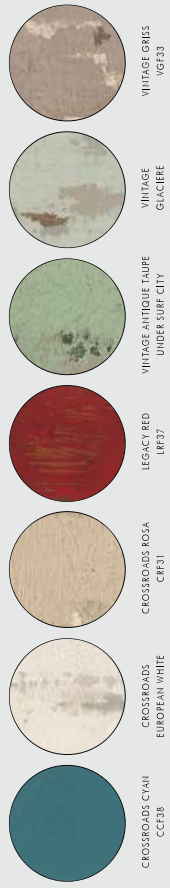

- Our **Agès Past** finishes showcase complex surface texturing produced by talented master artisans. Rubbed edges, multiple layers and distressed surface details reproduce the appearance of generations-old heirloom furniture, while a specially formulated vintage color palette speaks to sophistication.
- Achieving the look of a piece of furniture that has lingered outside for years, our **Time-Worn Stain** finishes offer a weather-beaten texture story specifically tailored for wood surfaces.
- Our distinctive **Stain** finishes are hand rubbed, glazed and waxed to provide a long-lasting heirloom finish. Order as shown, or specify a "clean" option for a classic, non-distressed look.
- The result of a meticulous multi-step process, our **Manor** finishes showcase hand-applied workmanship offered in a range of elegant colors. Once our furniture is brushed, sanded, and sealed, a light glaze is applied, leaving a smooth clean surface. Subtly enhanced grain detail and accentuated corners complete the look. Optional Grain de Bois texturing available for all colors.
- **Grain de Bois** finishes are clean-sprayed to enhance the uniquely patterned grain of our quality hardwoods. Available in Blanc, Noir, or any of our one-of-a-kind Manor series colors. Simply select the Grain de Bois texture option when placing your custom order.
- Our **Metallic** finishes enhance our richly detailed custom pieces evocative of a more sophisticated era. The addition of our new Gold and Silver Leaf finish options enhances this already rich offering with a pair of bold, updated styles.

When ordering please add the finish code and fabric code to the end of the item number. If a finish code is not provided, you will be ordering the item as shown in the catalog.

AGES PAST

AGES PAST

TIME-WORN STAINS