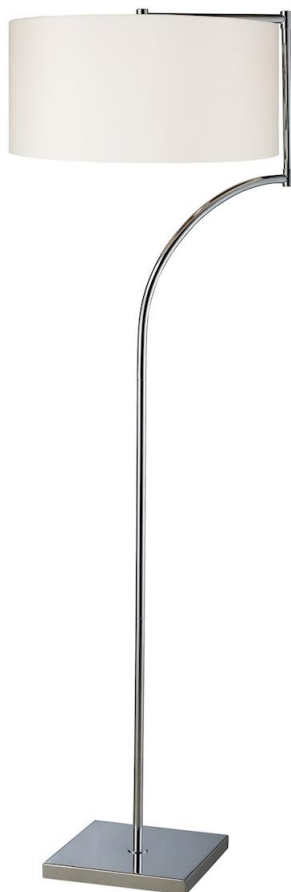


	<b>ITEM #:</b>	D1832			
	<b>UPC</b>	748119021676			
	<b>Description</b>	Lancaster Floor Lamp in Chrome with Milano Pure White Shade			
	<b>Finish</b>	Chrome			
	<b>Materials</b>	Metal			
	<b>Brand</b>	ELK Home			
	<b>Collection</b>	Lancaster			
	<b>Category</b>	Indoor Lighting	<b>Type</b>	Floor Lamp	
	<b>Style</b>	Modern / Contemporary			
	<b>Sub-Style(s)</b>	Luxe / Glam			
<b>RATINGS &amp; SPECIFICATIONS</b>					
<b>ITEM DIMENSIONS</b>		<b>Certification</b>	Dry locations	<b>Safety Rating</b>	UL
<b>Width</b>	18 inches	<b>Voltage</b>	120 volts	<b>Outdoor Use?</b>	No
<b>Depth</b>	18 inches	<b>BULBS / SOCKETS</b>			
<b>Height</b>	58 inches	<b>Quantity</b>	1	<b>Wattage</b>	150 watts
<b>Diameter</b>	18 inches	<b>Included</b>	No	<b>Type</b>	A19 (E26 Medium Base)
<b>Weight</b>	13 pounds	<b>Other</b>	N/A		
<b>MULTI-PIECE DIMENSIONS</b>		<b>SWITCH / CORD INFORMATION</b>			
<b>1<sup>st</sup> Size</b>	N/A	<b>Switch</b>	On/Off Foot	<b>Dimmable</b>	No
<b>2<sup>nd</sup> Size</b>	N/A	<b>Cord</b>	72 inches - Clear		
<b>3<sup>rd</sup> Size</b>	N/A	<b>SHADE / GLASS DETAILS</b>			
<b>4<sup>th</sup> Size</b>	N/A	<b>Description</b>	Milano Pure White Hardback Shade		
<b>LAMP BASE DIMENSIONS</b>		<b>Width</b>	18 inches	<b>Height</b>	8 inches
9.5x9.5x58.25 inches (WxDxH)		<b>Spider/Harp</b>	N/A	<b>Shape</b>	Round