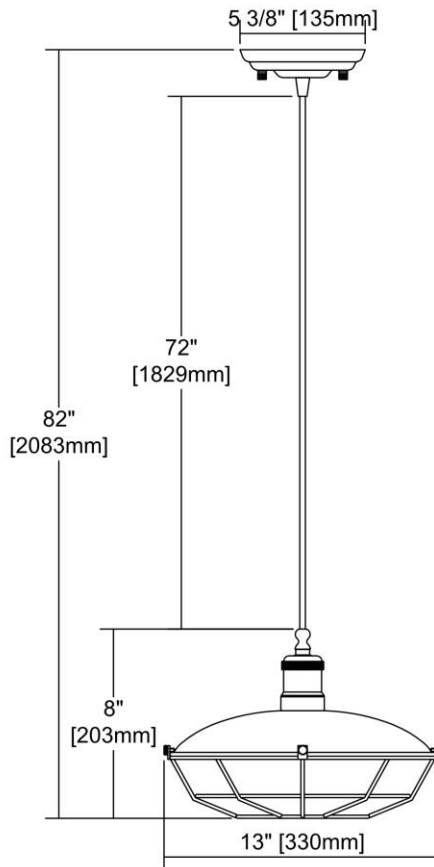


	<b>ITEM #:</b>	56603/1
	<b>UPC</b>	748119127033
	<b>Description</b>	Warehouse Pendant 1-Light Pendant in Oil Rubbed Bronze with Metal Shade and Cage
	<b>Finish</b>	Oil Rubbed Bronze
	<b>Materials</b>	Metal
	<b>Brand</b>	ELK Lighting
	<b>Collection</b>	Warehouse Pendant
	<b>Category</b>	Indoor Lighting
	<b>Type</b>	Pendant

ITEM DIMENSIONS				RATINGS & SPECIFICATIONS				
<b>Width</b>	13 inches			<b>Safety Rating</b>	N/A		<b>Certification</b>	N/A
<b>Depth</b>	13 inches			<b>ADA Compliant</b>	N/A		<b>Voltage</b>	N/A
<b>Height</b>	8 inches			<b>BULBS / SOCKETS</b>				
<b>Weight</b>	2 pounds			<b>Quantity</b>	1	<b>Wattage</b>	60 watts	
<b>ADDITIONAL DIMENSIONS</b>				<b>Included</b>	No		<b>Type</b>	A19 (E26 Medium Base)
<b>Backplate / Canopy</b>	5x5			<b>Other</b>	N/A			
<b>HCWO</b>	N/A			<b>CHAIN / CORD INFORMATION</b>				
<b>Min. Extension</b>	N/A			<b>Chain</b>	N/A		<b>Cord</b>	N/A
<b>Max. Extension</b>	N/A			<b>SHADE / GLASS DETAILS</b>				
<b>OVERALL HEIGHT</b>				<b>Shade/Glass Description</b>	Metal Shade and Cage			
<b>Min.</b>	N/A		<b>Max.</b>	N/A				
<b>EXTENSION ROD(S)</b>				<b>Width</b>	N/A		<b>Height</b>	N/A
N/A				<b>Width at Top</b>	N/A		<b>Width at Bottom</b>	N/A