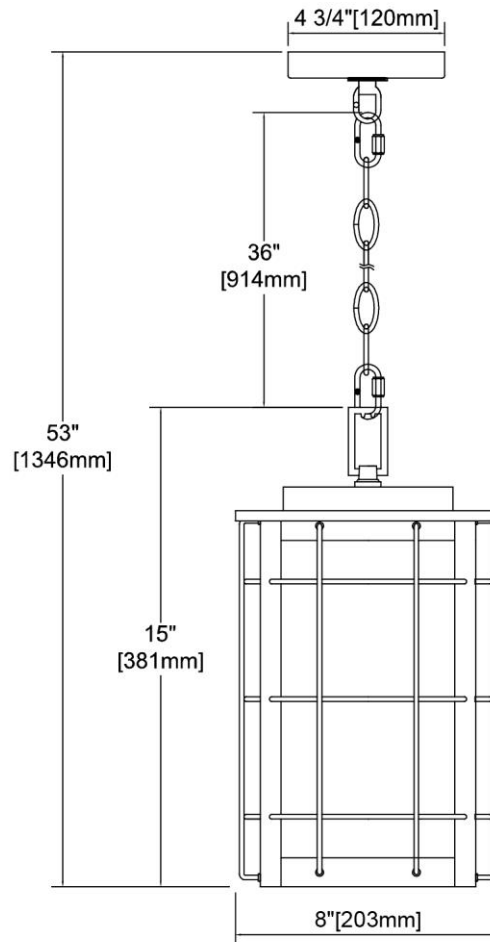


	ITEM #:	46713/1
	UPC	748119134420
	Description	Brewster 1-Light Hanging in Matte Black with Seedy Glass
	Finish	Matte Black, Weathered Zinc
	Materials	Glass, Steel
	Brand	ELK Lighting
	Collection	Brewster
	Category	Outdoor Lighting
	Type	Hanging

ITEM DIMENSIONS				RATINGS & SPECIFICATIONS				
Width	8 inches			Safety Rating	ETL		Certification	Wet locations
Depth	8 inches			ADA Compliant	N/A		Voltage	120
Height	15 inches			BULBS / SOCKETS				
Weight	7 pounds			Quantity	1	Wattage	100 watts	
ADDITIONAL DIMENSIONS				Included	No	Type	A19 (E26 Medium Base)	
Backplate / Canopy	4.75 diameter			Other	N/A			
HCWO	N/A			CHAIN / CORD INFORMATION				
Min. Extension	N/A			Chain	36 inches	Cord	72 inches - Black	
Max. Extension	N/A			SHADE / GLASS DETAILS				
OVERALL HEIGHT				Shade/Glass Description	Seedy glass			
Min.	18 inches	Max.	53 inches	Width	N/A		Height	N/A
EXTENSION ROD(S)				Width at Top	N/A		Width at Bottom	N/A
N/A								