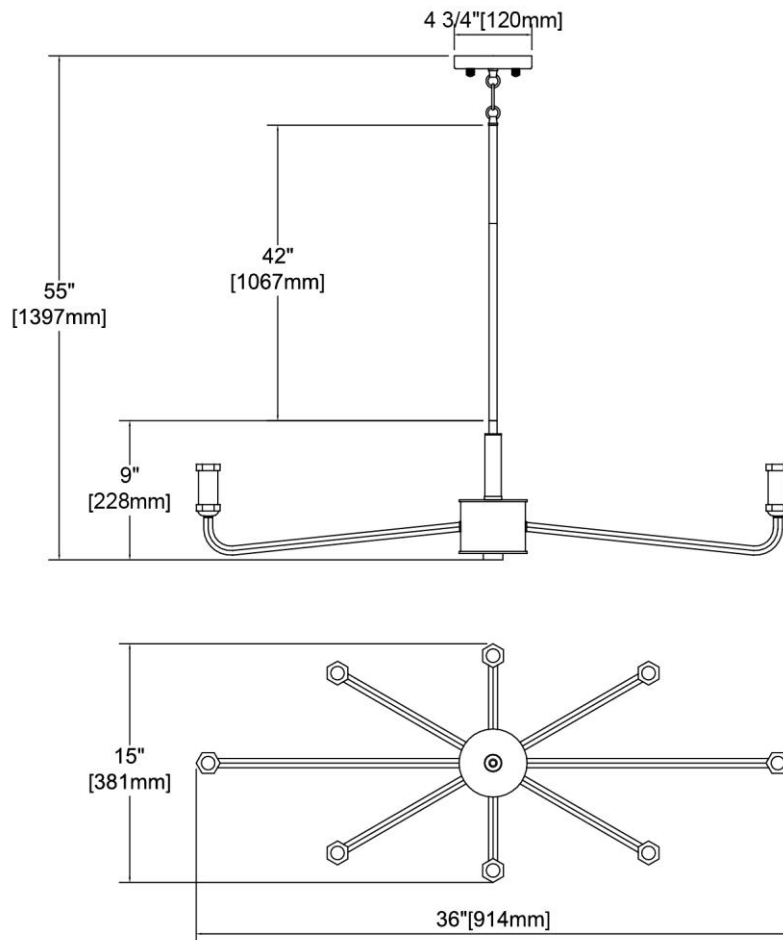


	ITEM #:	15397/8
	UPC	748119134994
	Description	Cortlandt 8-Light Island Light in Gray Iron
	Finish	Gray Iron, Brushed Platinum
	Materials	Steel
	Brand	ELK Lighting
	Collection	Cortlandt
	Category	Indoor Lighting
	Type	Island Light

ITEM DIMENSIONS				RATINGS & SPECIFICATIONS					
Width	36 inches			Safety Rating	UL		Certification	Dry locations	
Depth	15 inches			ADA Compliant	N/A		Voltage	120	
Height	9 inches			BULBS / SOCKETS					
Weight	11 pounds			Quantity	8	Wattage	60 watts		
ADDITIONAL DIMENSIONS				Included	No	Type	Torpedo (E12 Candelabra Base)		
Backplate / Canopy	4.75 diameter			Other	N/A				
HCWO	N/A			CHAIN / CORD INFORMATION					
Min. Extension	N/A			Chain	N/A	Cord	72 inches - Clear		
Max. Extension	N/A			SHADE / GLASS DETAILS					
OVERALL HEIGHT				Shade/Glass Description	N/A				
Min.	12 inches	Max.	55 inches		Width	N/A		Height	N/A
EXTENSION ROD(S)				Width at Top	N/A		Width at Bottom	N/A	
Rods: 1-6, 3-12									